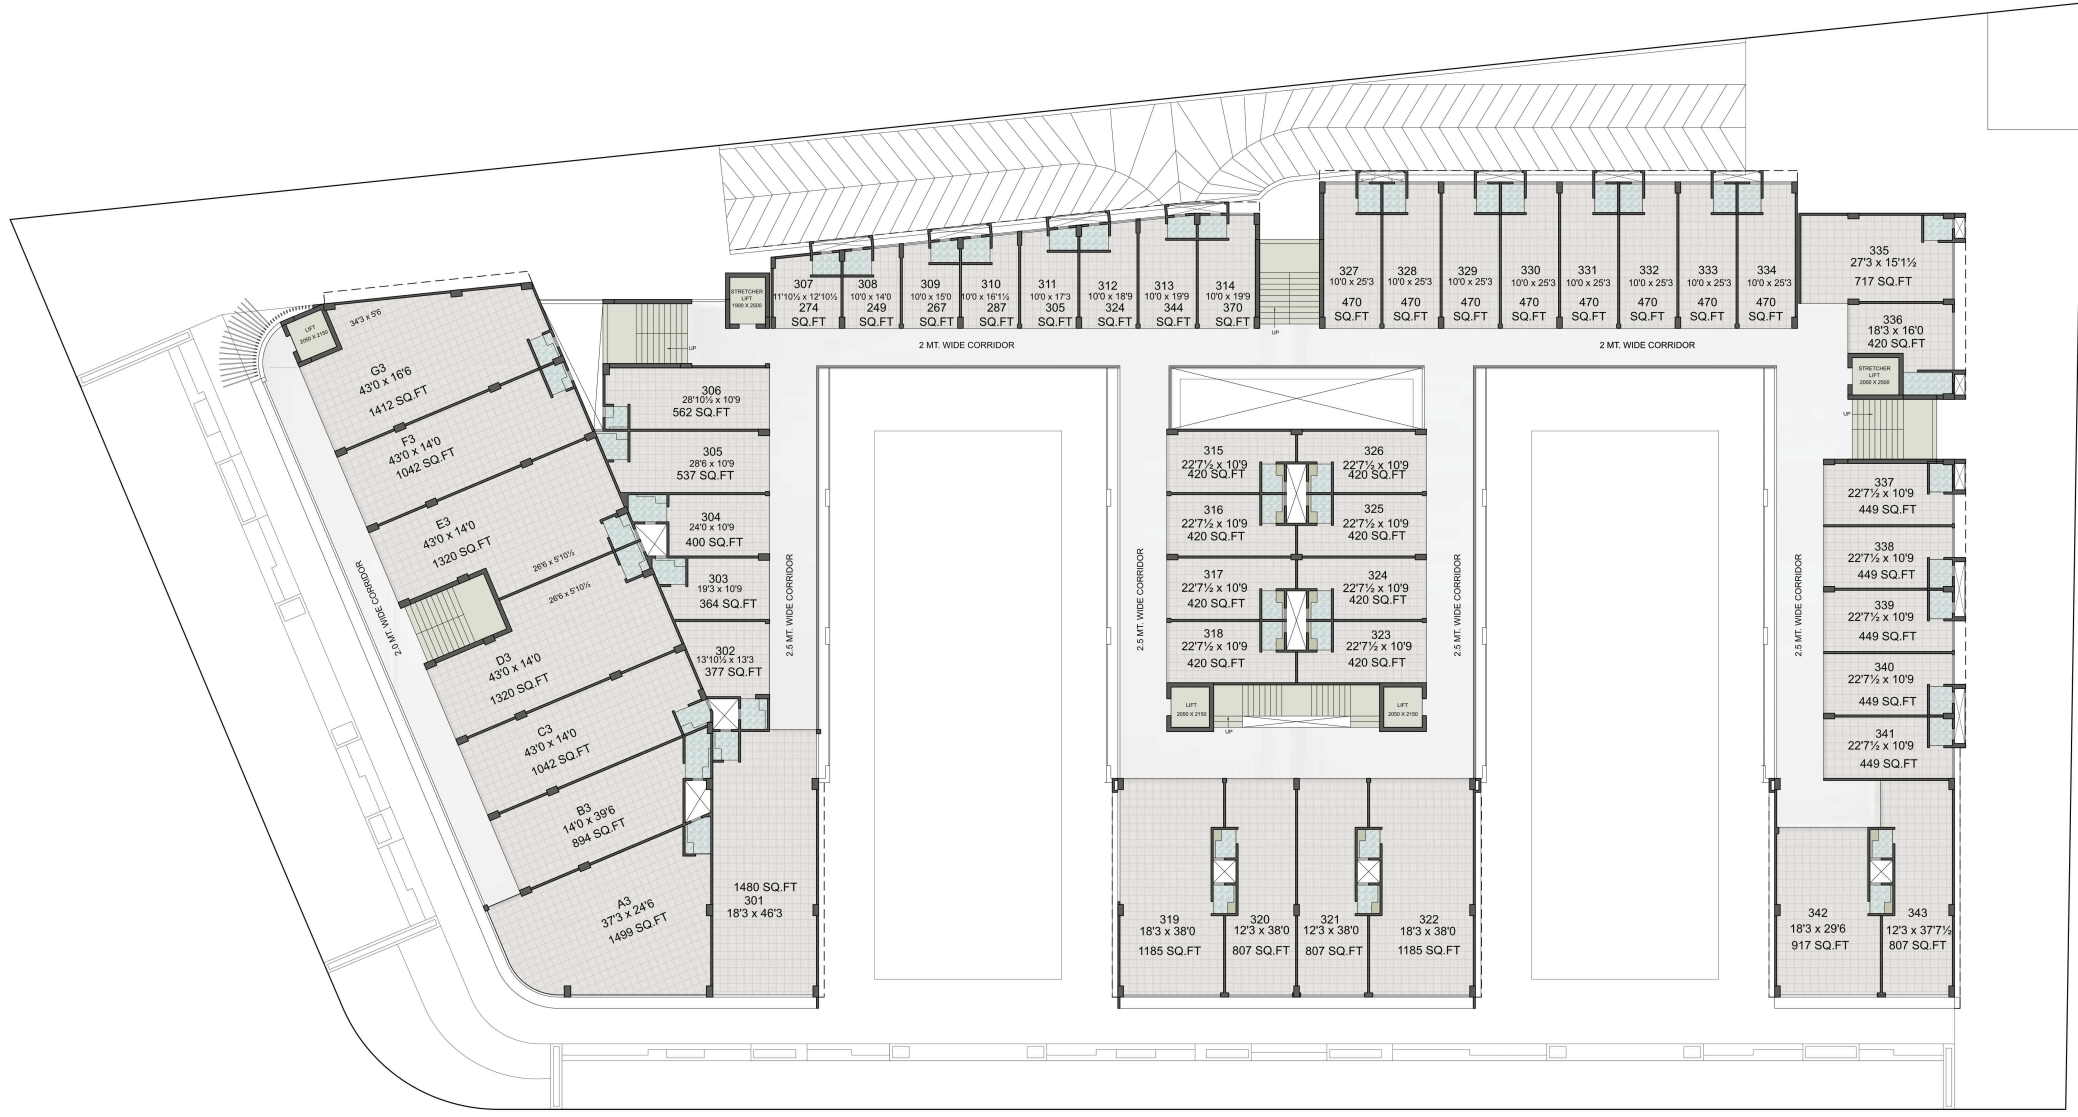

PRESENTATION PLAN

FIRST FLOOR

PROJECT : CITYGATE AT VASANA

DEVELOPERS : SAANVI NIRMAN PROPERTIES LLP

placekinesis associates *plka*

SECOND FLOOR

PROJECT : CITYGATE AT VASANA

DEVELOPERS : SAANVI NIRMAN PROPERTIES LLP

placekinesis associates plca

THIRD FLOOR

TYPICAL (FOURTH TO SIXTH) FLOOR

PROJECT : CITYGATE AT VASANA

DEVELOPERS : SAANVI NIRMAN PROPERTIES LLP

placekinesis associates pla

TOP (SEVENTH) FLOOR

PRESENTATION PLAN