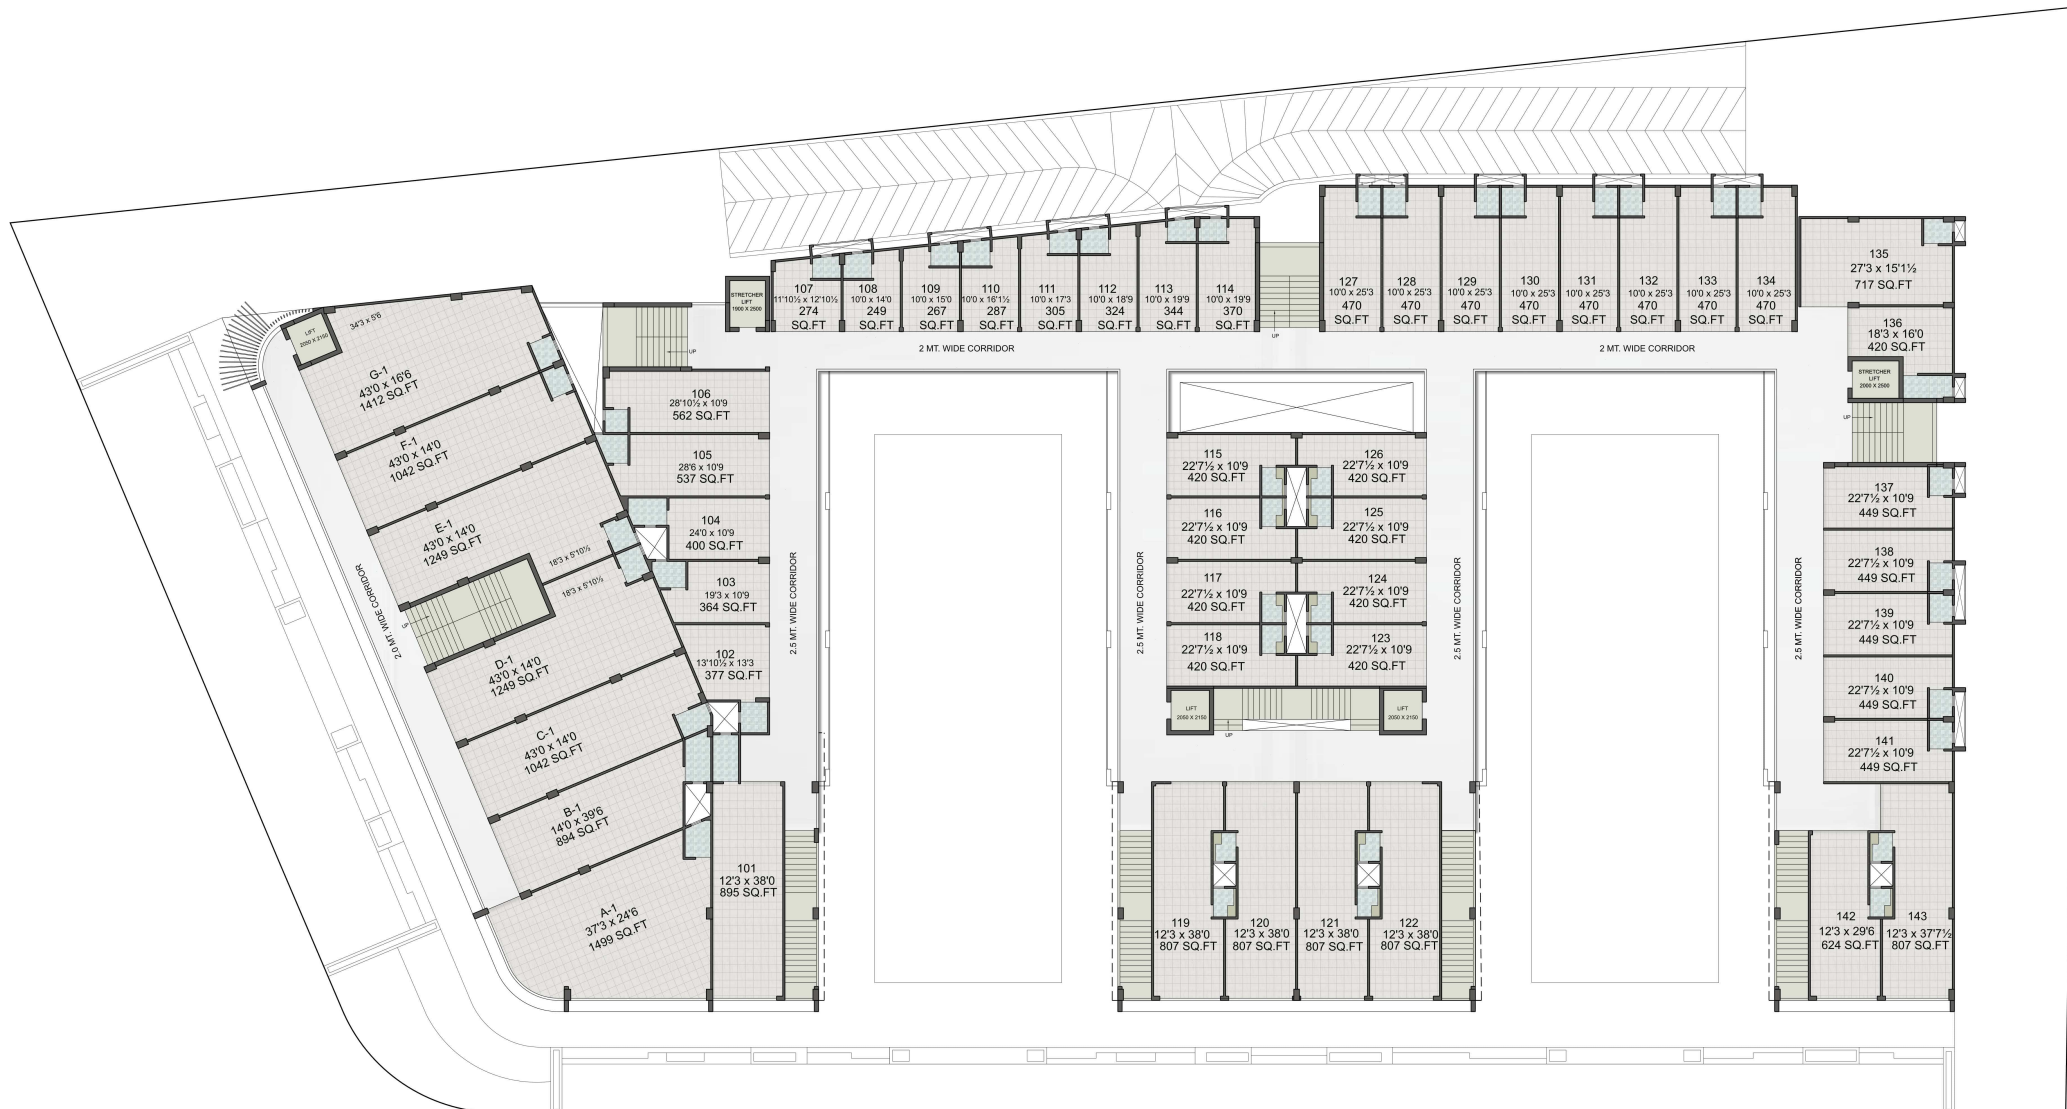

CITY GATE

CITY GATE

CITY GATE

18 MT. ROAD

GROUND FLOOR

PROJECT : CITYGATE AT VASANA

DEVELOPERS : SAANVI NIRMAN PROPERTIES LLP

placekinesis associates pka

PRESENTATION PLAN

FIRST FLOOR

PROJECT : CITYGATE AT VASANA

DEVELOPERS : SAANVI NIRMAN PROPERTIES LLP

placekinesis associates *plka*

SECOND FLOOR

PROJECT : CITYGATE AT VASANA

DEVELOPERS : SAANVI NIRMAN PROPERTIES LLP

placekinesis associates plca

THIRD FLOOR

TYPICAL (FOURTH TO SIXTH) FLOOR

PROJECT : CITYGATE AT VASANA

DEVELOPERS : SAANVI NIRMAN PROPERTIES LLP

placekinesis associates pla

TOP (SEVENTH) FLOOR

PRESENTATION PLAN