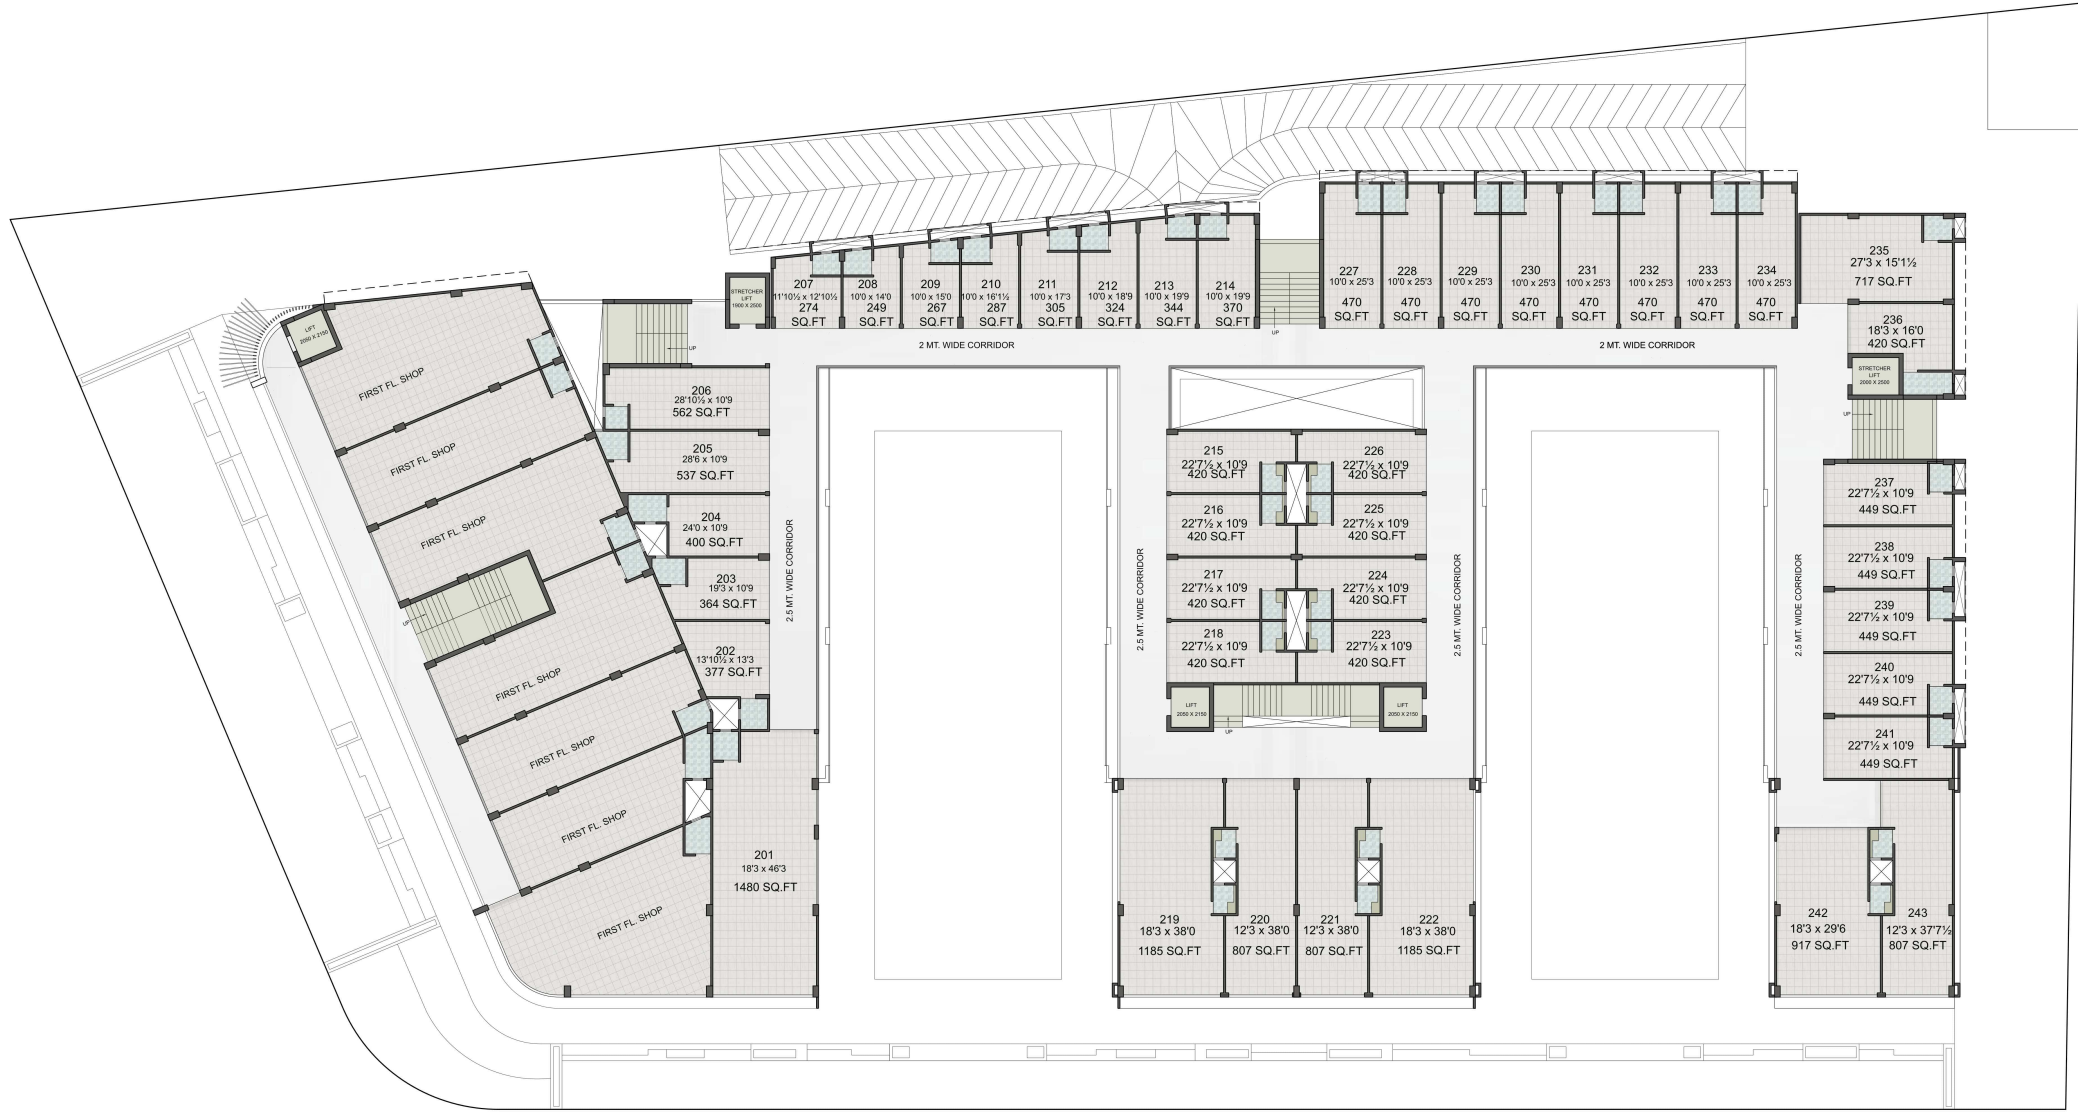

PRESENTATION PLAN

FIRST FLOOR

PROJECT : CITYGATE AT VASANA

DEVELOPERS : SAANVI NIRMAN PROPERTIES LLP

placekinesis associates *plka*

SECOND FLOOR

PROJECT : CITYGATE AT VASANA

DEVELOPERS : SAANVI NIRMAN PROPERTIES LLP

placekinesis associates plca

THIRD FLOOR

TYPICAL (FOURTH TO SIXTH) FLOOR

PROJECT : CITYGATE AT VASANA

DEVELOPERS : SAANVI NIRMAN PROPERTIES LLP

placekinesis associates pla

TOP (SEVENTH) FLOOR

PRESENTATION PLAN