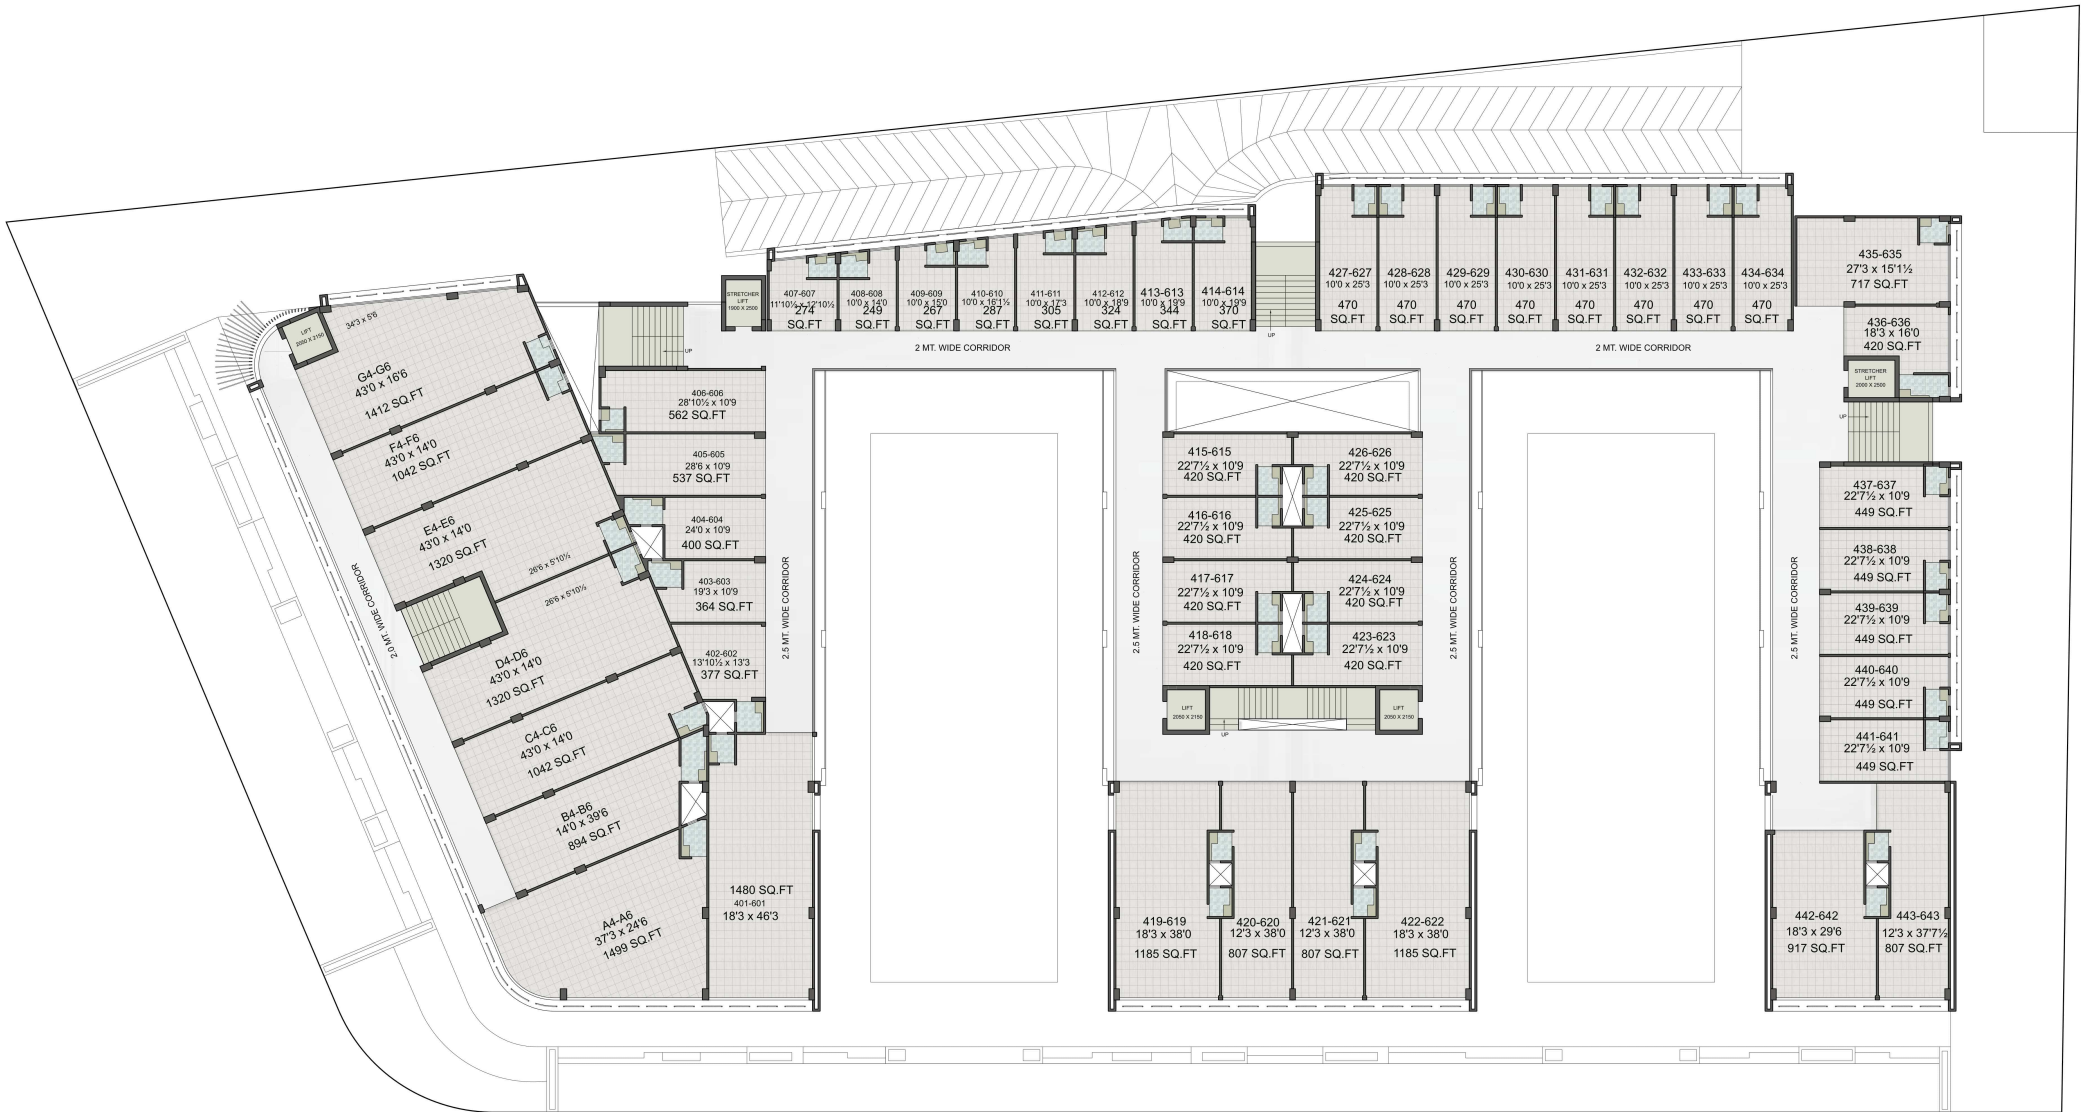

PRESENTATION PLAN

FIRST FLOOR

PROJECT : CITYGATE AT VASANA

DEVELOPERS : SAANVI NIRMAN PROPERTIES LLP

placekinesis associates *plka*

SECOND FLOOR

PROJECT : CITYGATE AT VASANA

DEVELOPERS : SAANVI NIRMAN PROPERTIES LLP

placekinesis associates plca

THIRD FLOOR

TYPICAL (FOURTH TO SIXTH) FLOOR

PROJECT : CITYGATE AT VASANA

DEVELOPERS : SAANVI NIRMAN PROPERTIES LLP

placekinesis associates pla

TOP (SEVENTH) FLOOR

PRESENTATION PLAN